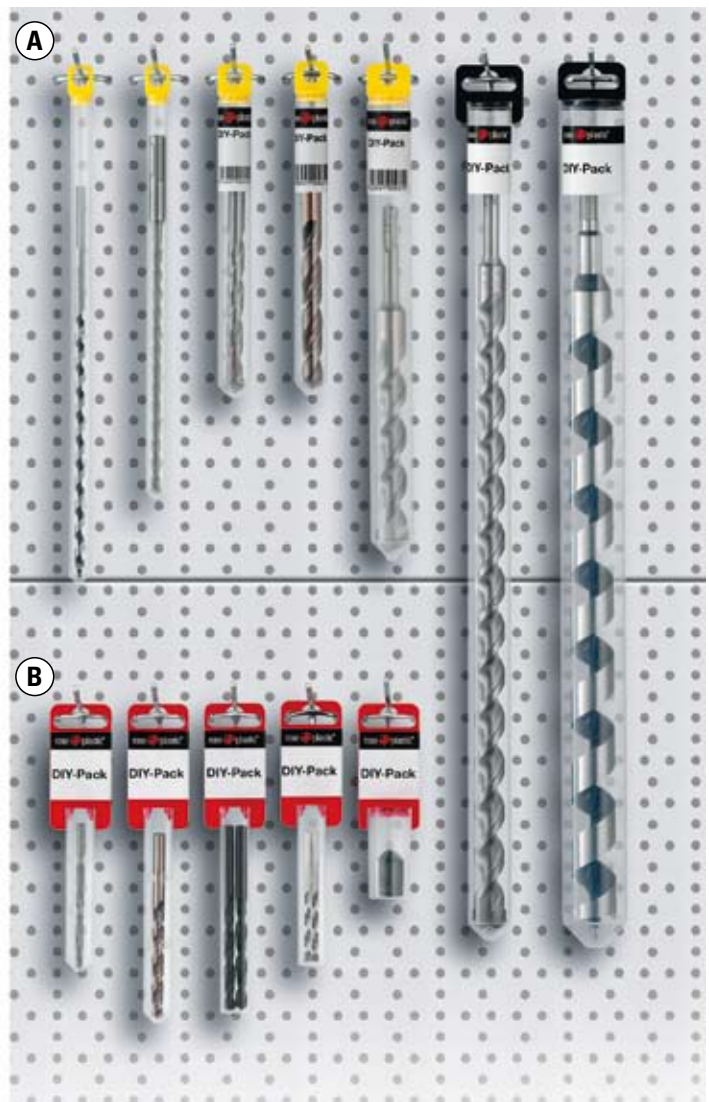

B DIY-Pack rectangular tubes

Ref.	Inside dimensions WxD length	Box Qty.
DYR 7 x 15-025	7 x 15 25	5000
DYR 7 x 15-055	7 x 15 55	2500
DYR 7 x 15-080	7 x 15 80	2200
DYR 7 x 15-110	7 x 15 110	1500
DYR 7 x 15-120	7 x 15 120	1300

DIY-Clip roundhole

Ref.	for tube	Box Qty.
DYT 15 x 18-10/1	Ø 10	12000
DYT 20 x 18-16/1	Ø 16	5000
DYT 26 x 18-22/1	Ø 22	3000
DYT 39 x 17-35/1	Ø 35	1500
DYE 17 x 18-15/1	7 x 15	10000

DIY-Clip Eurohole short

Ref.	for tube	Box Qty.
DYT 40 x 34-10/1	Ø 10	4000
DYT 40 x 34-16/1	Ø 16	4000
DYT 40 x 34-22/1	Ø 22	3000
DYT 40 x 34-35/1	Ø 35	2000

DIY-Clip Eurohole long

Ref.	for tube	Box Qty.
DYT 36 x 74-10/1	Ø 10	1500
DYT 36 x 74-16/1	Ø 16	2000
DYT 36 x 74-22/1	Ø 22	1500
DYT 36 x 61-35/1	Ø 35	1500
DYE 36 x 74-7x15/1	7 x 15	3000

DIY-Clip roundhole

DIY-Clip Eurohole short

rose plastic AG

Rupolzer Straße 53
D-88138 Hergensweiler/Lindau
Tel. ++49/83 88/92 00-0
Fax ++49/83 88/10 24
info@rose-plastic.de
www.rose-plastic.de